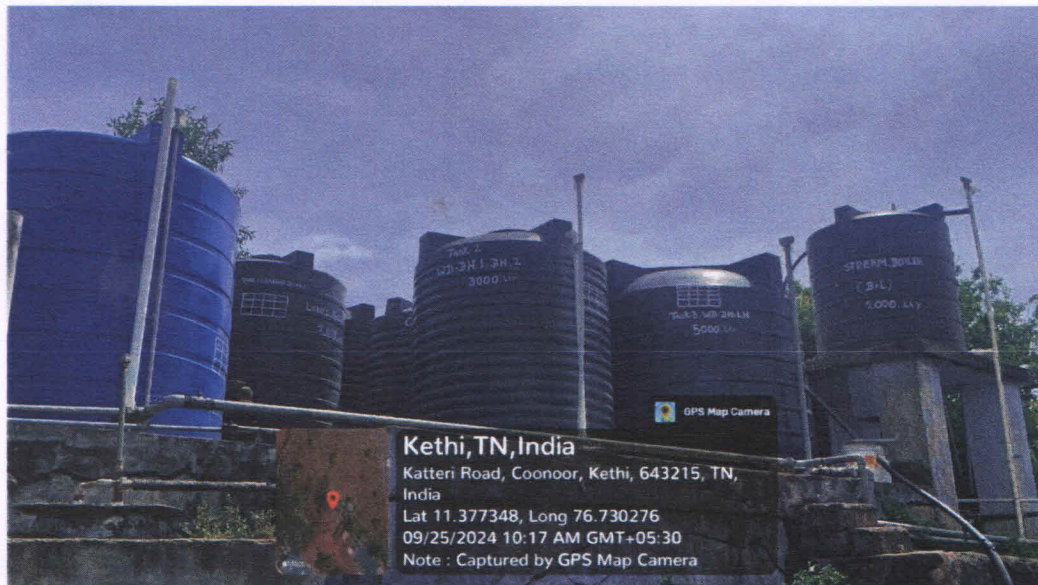

Near Girls Hostel