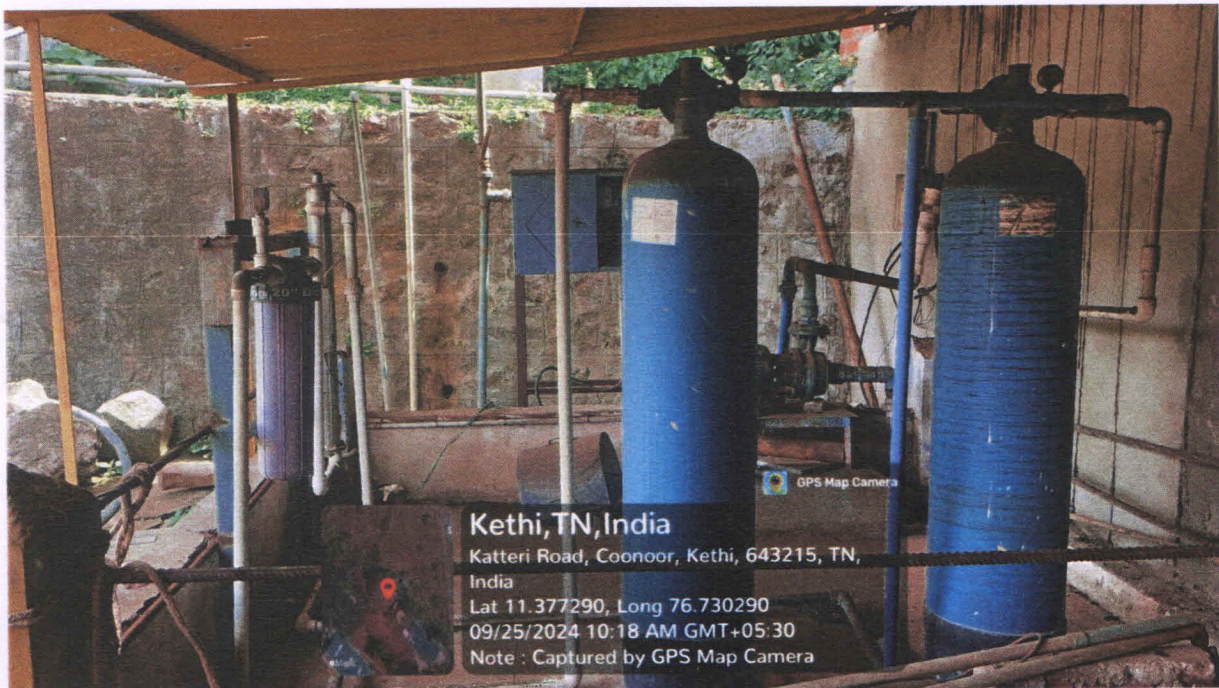

Maintenance of water bodies and distribution system in the campus:

L. Mary De B.
PRINCIPAL
C.S.I. COLLEGE OF ENGINEERING
KETTI - 643 216.