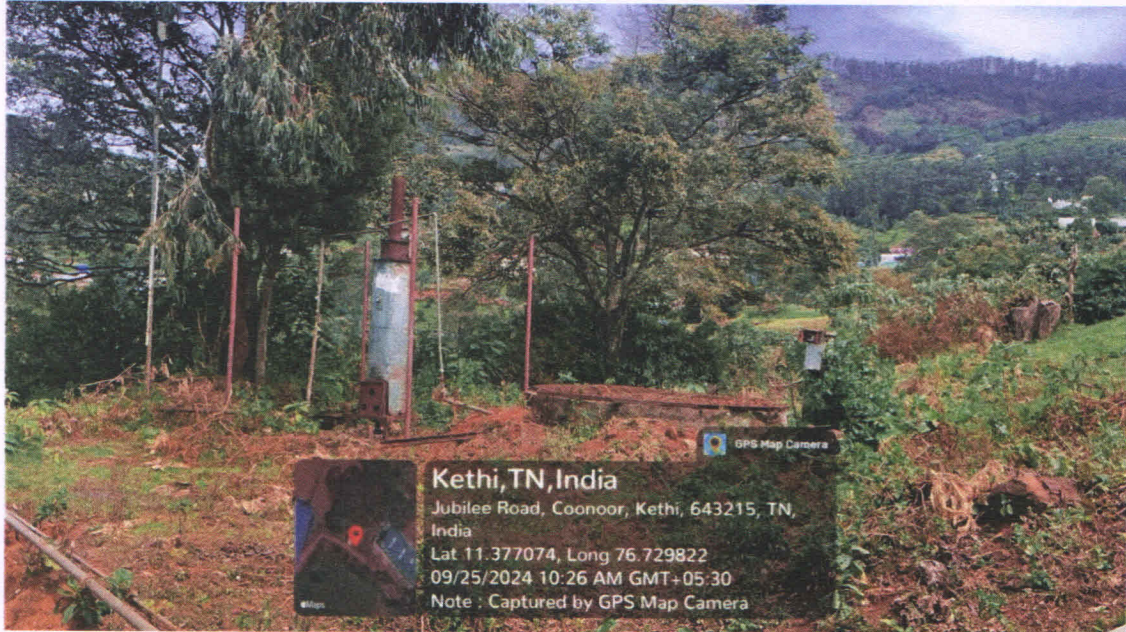

CSI COLLEGE OF ENGINEERING, KETTI

Approved by AICTE, New Delhi (F.No.730-52-301 (E)ET/97 dated NOV. 17, 1997),
Government of Tamil Nadu (vide GO Ms. No, 112, dated 23.3.1998),
Affiliated to Anna University, Chennai (Tamil Nadu Act 26 of 2001 w.e.f.31.12.2001).

Bore well / Open well Recharge :