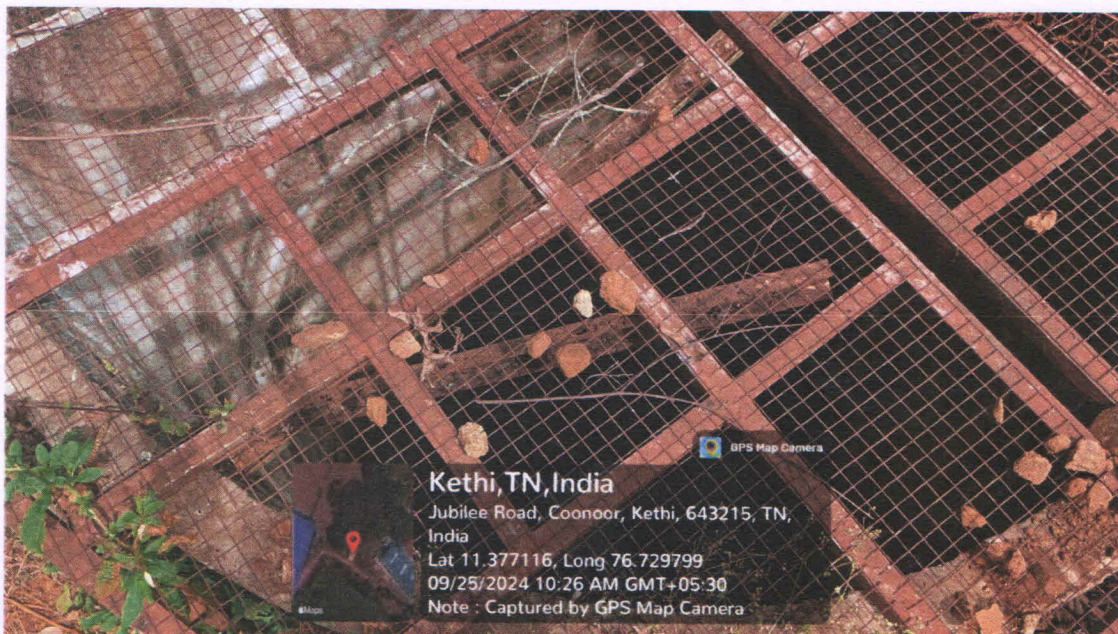

Bore well / Open well Recharge :

Boys Hostel

Boys Hostel

R. Mey Senthil
PRINCIPAL
CSI COLLEGE OF ENGINEERING
KETTI - 643 216.

CSI COLLEGE OF ENGINEERING, KETTI

Approved by AICTE, New Delhi (F.No.730-52-301 (E)ET/97 dated NOV. 17, 1997),
Government of Tamil Nadu (vide GO Ms. No, 112, dated 23.3.1998),
Affiliated to Anna University, Chennai (Tamil Nadu Act 26 of 2001 w.e.f.31.12.2001).