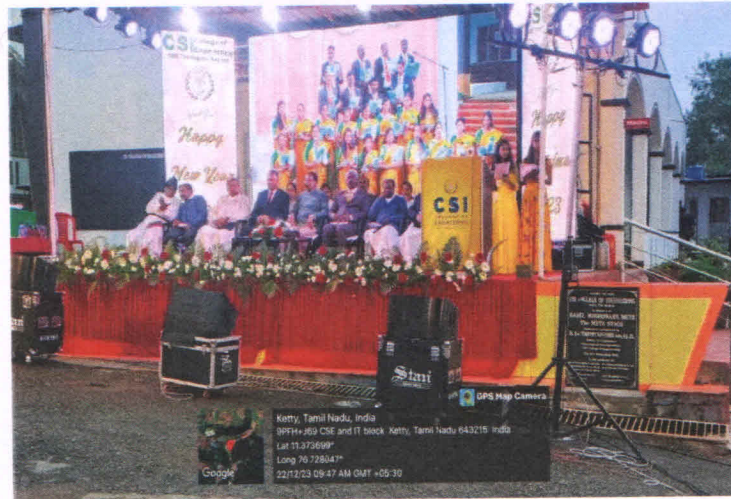

CSI COLLEGE OF ENGINEERING, KETTI

Approved by AICTE, New Delhi(F.NO.730-52-301(E)ET)97 dated NOV.17,1997),
Government Of Tamil Nadu(vide GO MS.NO. 112 dated 23.3.1998),
Affiliated to Anna University, Chennai (Tamil Nadu Act 26of 2001.w.e.f 31.12.2001).

Christmas Celebration

Onam Utsav

R. Meey Shantra
PRINCIPAL
CSI COLLEGE OF ENGINEERING
KETTI - 643 215.

CSI COLLEGE OF ENGINEERING, KETTI

Approved by AICTE, New Delhi(F.NO.730-52-301(E)ETJ97 dated NOV.17,1997),
Government Of Tamil Nadu(vide GO MS.NO, 112 dated 23.3.1998),
Affiliated to Anna University, Chennai (Tamil Nadu Act 26of 2001.w.e.f 31.12.2001).